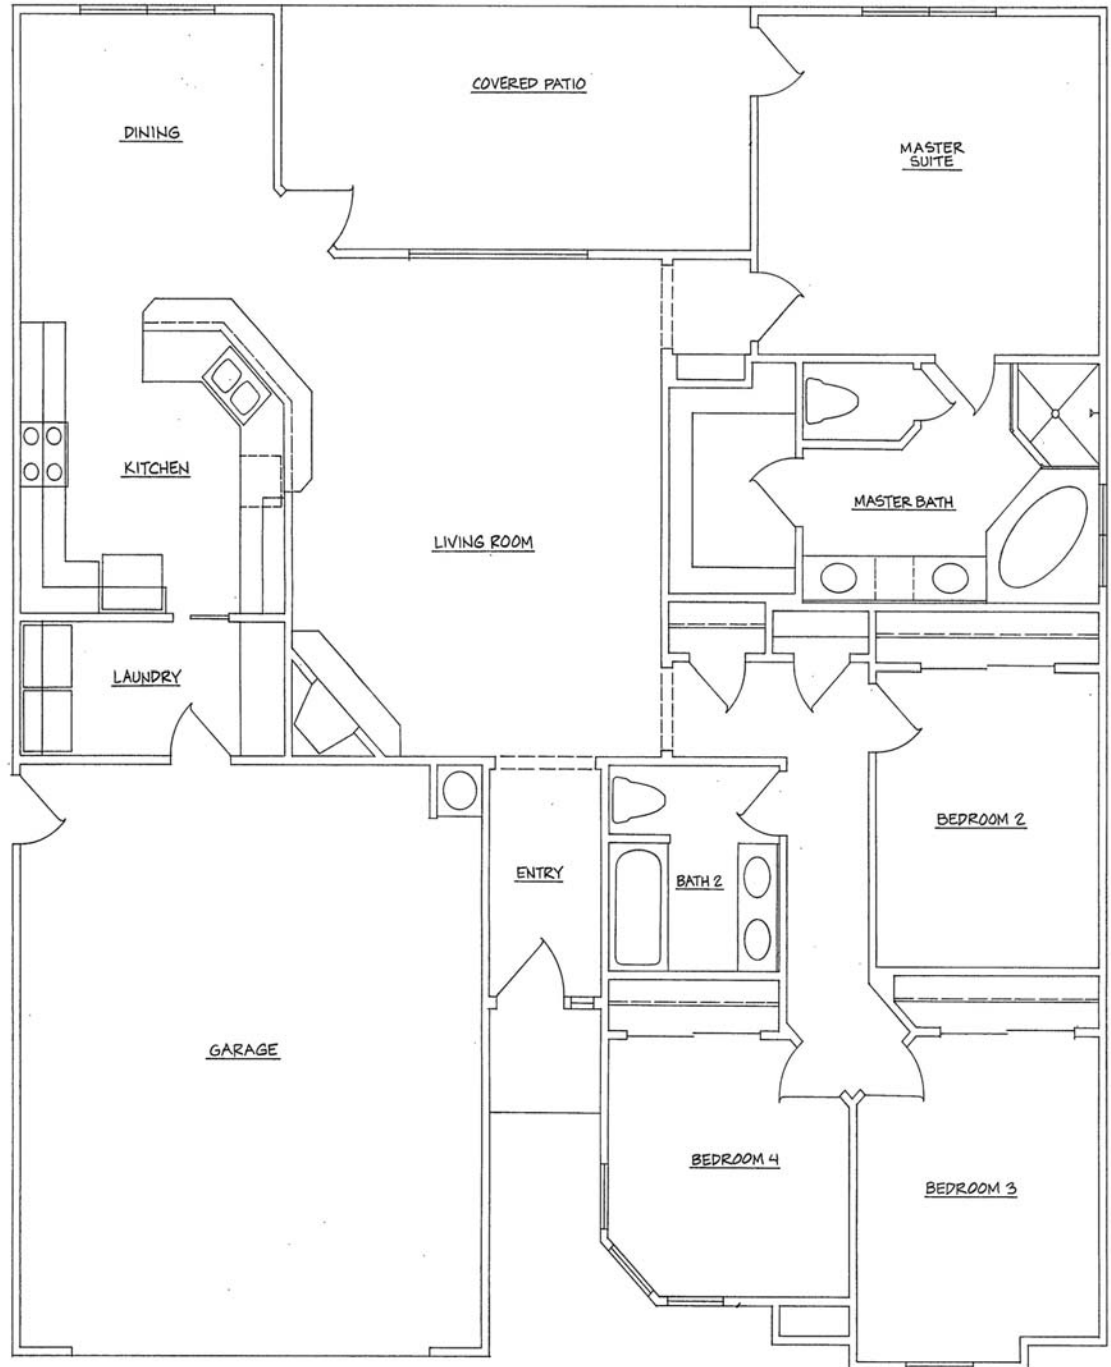

OAKRIDGE ESTATES

Crater Lake
1797 square feet

Crater Lake