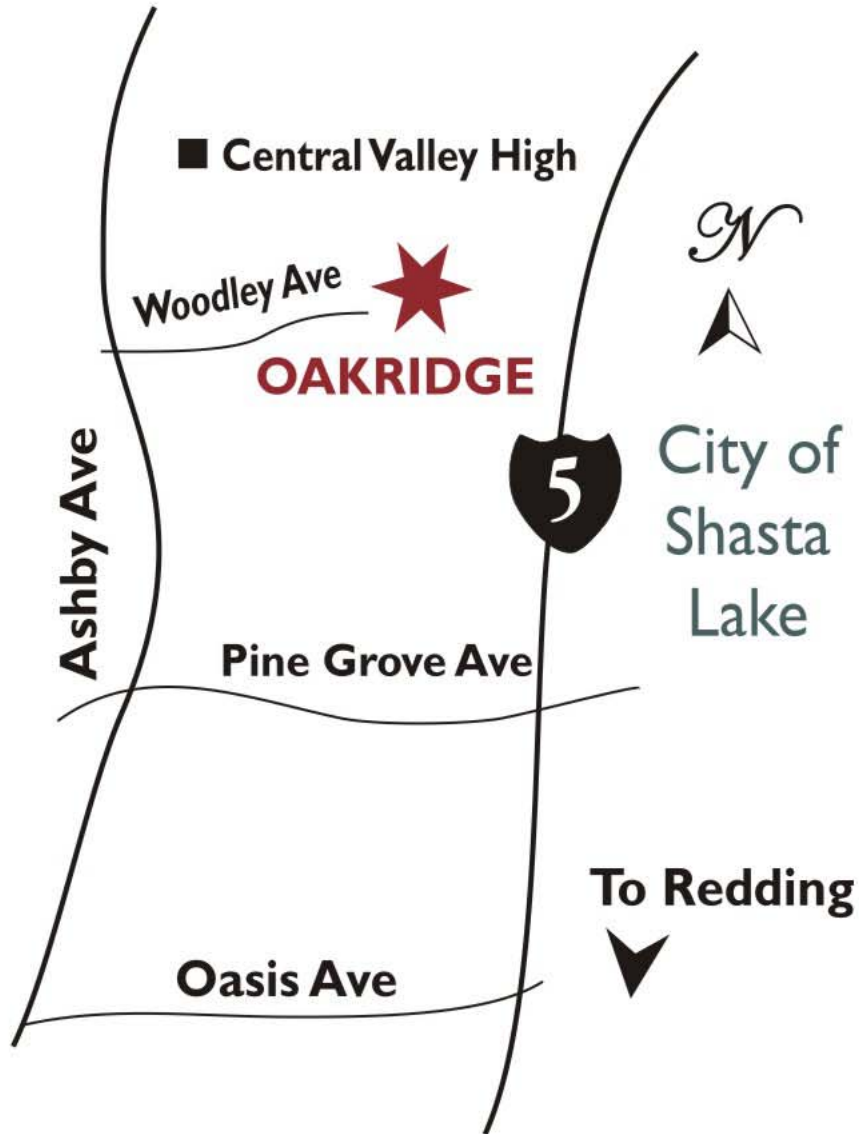

# OAKRIDGE ESTATES

*how to get here*

**Oakridge Estates**  
(530) 275-2895  
[www.oakridgeonline.net](http://www.oakridgeonline.net)  
2169 Woodley Ave.  
Shasta Lake, CA 96019

**Sales Info**  
**Ray Ault**  
530.945.7807  
[rayault@rayault.com](mailto:rayault@rayault.com)